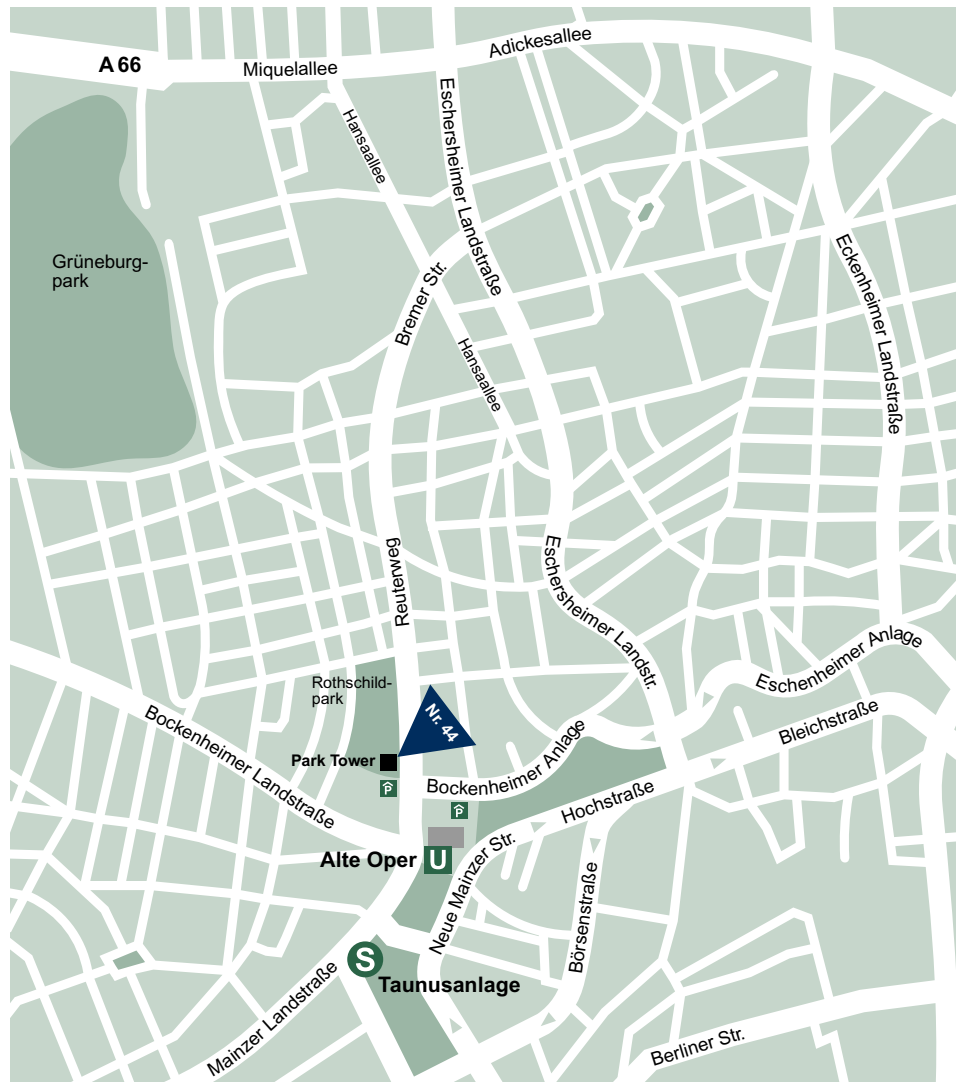

By Car

Coming from the A3 and Frankfurt airport

At the motorway junction "Frankfurter Kreuz" take the A5 direction "Kassel". At the junction "Nordwestkreuz Frankfurt" change to the A66 direction Frankfurt. Please see below for further directions.

Coming north from the A5 and A3

Take the A66 direction Frankfurt. Keep going until you reach the exit "Miquelallee". Then follow the signs "Hanau/Stadtmitte/Fulda/Frankfurt". After 1.2 km turn right into "Hansaallee". Follow the street until "Bremer Straße". Then turn right again. "Bremer Straße" merges into "Reuterweg". You can find us in the Park Tower directly at the "Rothschildpark".

Parking is available at the car park Alte Oper and the OpernTurm.

By Public Transport

From the main station by underground

- take the S-Bahn line S1, S2, S3, S4, S5, S6, S8 or S9 until the stop "Taunusanlage"
- take the U-Bahn line U6 or U7 until the stop "Alte Oper"

From Frankfurt airport

- take the S-Bahn line S8 or S9 until the stop "Taunusanlage"
- by taxi: distance approx. 30 minutes